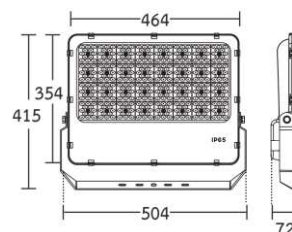

### SPECIFICATIONS

Model	DELTA-300W	DELTA-400W
Watt	300W	400W
Input Voltage	220-240V, 50/60Hz	
Color Temperature	6500K	
Luminous Flux	39000 lm	52000 lm
Light Efficiency	130 lm/W	
Rated Current	1.68 A	2.2 A
Operating Temperature	-20°C to 45°C	
Beam angle	90°	
Power Factor	0.95	
CRI	70	
Surge Protection	10kV	
Life Time	30,000 hrs	
IP Rating	65	
Warranty	3 years	
Net Weight	4.11 kg	4.31 kg
Material	Aluminium	
Packing	2	
<b>Price</b>	<b>9,500.-</b>	<b>13,000.-</b>

### DIMENSIONS (mm)

DELTA-300W

DELTA-400W