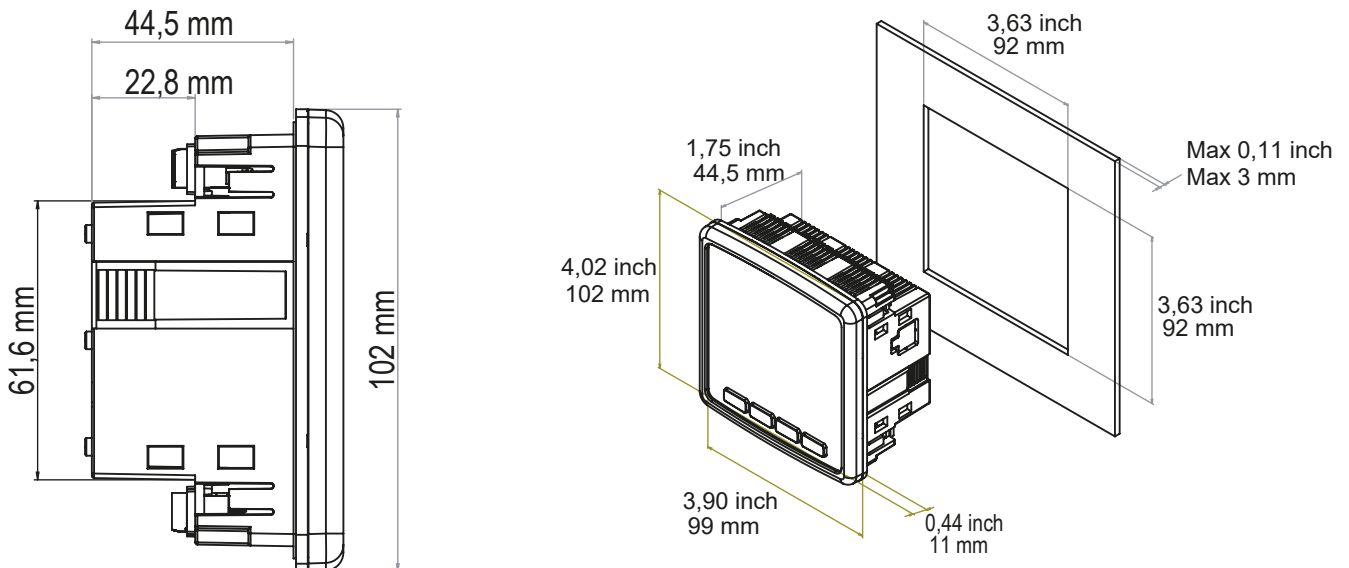

E/NTES

Only **45 mm**
Depth

EMM Series Multimeters

AFFORDABLE, STYLISH, RELIABLE

Ghost Display

Clear and understandable impressions

Slim Design

Only 45mm depth

Powerful User Experience

New simple, functional
menu design with 4 button

High Measuring Accuracy

High Measuring Accuracy measurement
for all parameters

IoT Compatible

Instant monitoring and remote
configuration via ENTES.NET

Effective Alarm Management

Flexible alarm configurations
and Alarm Contacts outputs

	EMM-04	EMM-04S	EMM-04C	EMM-04CS
ENCLOSURE				
Dimensions	96x96x44,5 mm			
Protection Class	IP20			
Display	3x4 LED Display			
MEASUREMENT				
Voltage				
Measurement Range	Up to 300 VAC(VLN) /480 VAC(VLL)			
Accuracy	%1			
CURRENT				
Measurement Range	0,05-5,5 A			
Accuracy	%1			
SUPPLY				
Operating Voltage	100-270 VAC (-15%+10%)			
Operating Frequency	50-60 Hz			
OUTPUT STRUCTURE				
Run Hour Meter	√			
Total Run Hour Meter	√			
Contact Output (Optional)	X		2x (5A 250 VAC/ 1250VA)	
COMMUNICATION				
Communication Protocol	X	RS-485 Modbus RTU	X	RS-485 Modbus RTU
AMBIENT CONDITIONS				
Operating Temperature	-20+70°C			
Storing Temperature	-30+80°C			
Max Humidity	%95			
IP Protection	IP 20			
STANDARDS				
EN 61326,61000-6-4,61000-6-2 emc EN 61010-1 Safety EN 60529 Mechanical EN 60068-2-1,60068-2-2 ,60068-2-30 Environmental				
CONNECTIONS				
Mounting	Front Panel Mounting			
Connection terminals	Screw Terminal with Socket			
Connection types	3P3W, 3P4W, Aron, 3P3W(B), 3P4W(B)			