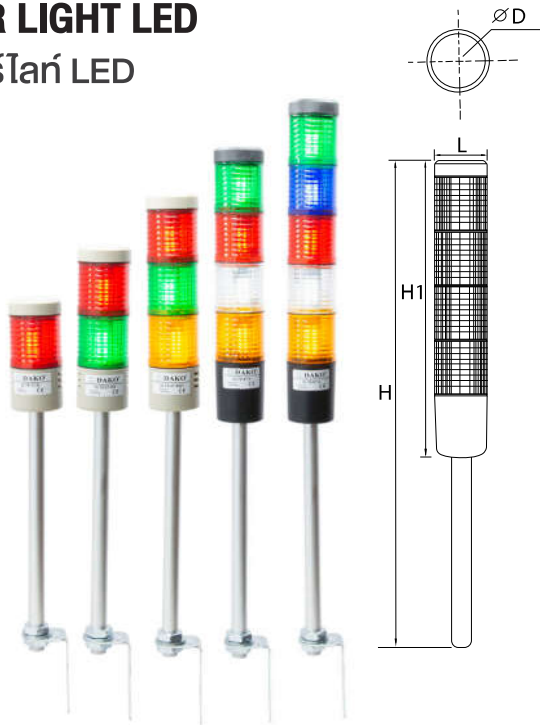

TOWER LIGHT LED

ทาวเวอร์ไลท์ LED

DIMENSION (MM.)				
MODEL	H	H1	L	ØD
DLT5-1T	347	105	51	51
DLT5-2T	397	155	51	51
DLT5-3T	492	250	51	51
DLT5-4T	515	273	51	51
DLT5-5T	564	322	51	51

DIMENSION (MM.)				
MODEL	H	H1	L	ØD
DLT5-1U	347	105	51	51
DLT5-2U	397	155	51	51
DLT5-3U	492	250	51	51
DLT5-4U	515	273	51	51
DLT5-5U	564	322	51	51

HOT STICK TOOL

ไม้ชักไฟฟ้า

DISCONNECT HEAD

TESTED AT 100 KV PER FOOT FOR 5 MINUTES UNSURPASSED FOR VERSATILITY AND CONVENIENCE.

Use these extendable sticks and eliminate transportation and storage problems found in long one-piece sticks. Every length is individually fabricated with additional glass fiber reinforcement added at ends during manufacturing process - a feature not found when sticks produced by a continuous process in which random lengths are cut from stock sizes. Heavy - wall, fiber glass ferrule strengthens stick at splice joints and produces a more rigid stick. Unicellular core is self-extinguishing and resistant to cleaning fluids and solvents. Every stick is equipped with special scuff cover for added protection. Hard-gloss porosity-free epoxy finish is easy to keep clean. Safety bright yellow color is integral part of laminated and will not chip or peel. Switch and Disconnect heads are made of tough, high-tensile cast bronze - designed to NEMA standards. Insulated head is made of fiber glass with non-metallic NEMA shaped prong.