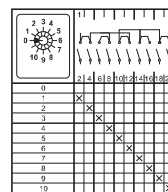

MULTI STEPS WITH OFF SWITCH

ซีเล็คเตอร์ มัลติสตาป แบบมี “0”

MODEL	AMP	SIZE	STAG	VALUE	POLE	PRICE
DCS-MWO-1311B	16A	48*48	1 STAGS	0-2	1P	300.-
DCS-MWO-1321C			2 STAGS	0-3		450.-
DCS-MWO-1321D			2 STAGS	0-4		500.-
DCS-MWO-1331E			3 STAGS	0-5		650.-
DCS-MWO-1331F			3 STAGS	0-6		700.-
DCS-MWO-1341G			4 STAGS	0-7		850.-
DCS-MWO-1341H			4 STAGS	0-8	980.-	
DCS-MWO-1351I			5 STAGS	0-9	1,200.-	
DCS-MWO-1351J			5 STAGS	0-10	1,350.-	
DCS-MWO-1361K			6 STAGS	0-11	1,500.-	
DCS-MWO-1333B			3 STAGS	0-2	700.-	3P
DCS-MWO-1353C			5 STAGS	0-3	1,250.-	
DCS-MWO-1363D	6 STAGS	0-4	1,500.-			
DCS-MWO-1383E	8 STAGS	0-5	2,200.-			
DCS-MWO-1393F	9 STAGS	0-6	2,500.-			
DCS-MWO-13B3G	11 STAGS	0-7	2,800.-			
DCS-MWO-13C3H	12 STAGS	0-8	3,100.-			

DCS-MWO-1311B
DCS-MWO-1333B

DCS-MWO-1321C
DCS-MWO-1353C

DCS-MWO-1321D
DCS-MWO-1363D

DCS-MWO-1331E
DCS-MWO-1383E

DCS-MWO-1331F
DCS-MWO-1393F

DCS-MWO-1341G
DCS-MWO-13B3G

DCS-MWO-1341H
DCS-MWO-13C3H

DCS-MWO-1351I