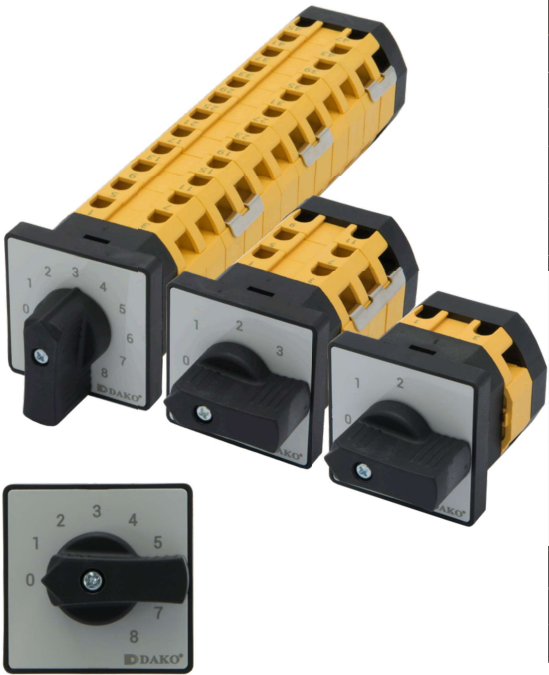

MULTI STEPS WITH OFF SWITCH

ซีเล็คเตอร์ มัลติสตาป แบบมี “0”

MODEL	AMP	SIZE	STAG	VALUE	POLE	PRICE
DCS-MWO-1311B	16A	48*48	1 STAGS	0-2	1P	300.-
DCS-MWO-1321C			2 STAGS	0-3		450.-
DCS-MWO-1321D			2 STAGS	0-4		500.-
DCS-MWO-1331E			3 STAGS	0-5		650.-
DCS-MWO-1331F			3 STAGS	0-6		700.-
DCS-MWO-1341G			4 STAGS	0-7		850.-
DCS-MWO-1341H			4 STAGS	0-8	980.-	
DCS-MWO-1351I			5 STAGS	0-9	1,200.-	
DCS-MWO-1351J			5 STAGS	0-10	1,350.-	
DCS-MWO-1361K			6 STAGS	0-11	1,500.-	
DCS-MWO-1333B			3 STAGS	0-2	700.-	3P
DCS-MWO-1353C			5 STAGS	0-3	1,250.-	
DCS-MWO-1363D	6 STAGS	0-4	1,500.-			
DCS-MWO-1383E	8 STAGS	0-5	2,200.-			
DCS-MWO-1393F	9 STAGS	0-6	2,500.-			
DCS-MWO-13B3G	11 STAGS	0-7	2,800.-			
DCS-MWO-13C3H	12 STAGS	0-8	3,100.-			

DCS-MWO-1311B
DCS-MWO-1333B

DCS-MWO-1321C
DCS-MWO-1353C

DCS-MWO-1321D
DCS-MWO-1363D

DCS-MWO-1331E
DCS-MWO-1383E

DCS-MWO-1331F
DCS-MWO-1393F

DCS-MWO-1341G
DCS-MWO-13B3G

DCS-MWO-1341H
DCS-MWO-13C3H

DCS-MWO-1351I