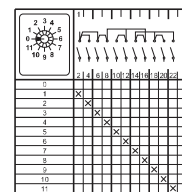

DCS-MWO-1361K

* ราคาข้างต้นอาจเปลี่ยนแปลงได้โดยไม่ต้องแจ้งให้ทราบล่วงหน้า
Prices are subjected to change without prior notice