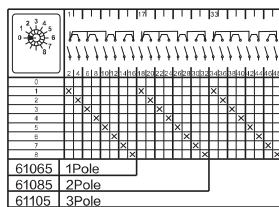

MULTI STEPS WITH OFF SWITCH

ซีเล็คเตอร์ มัลติสตาป แบบมี “0”

MODEL	AMP	SIZE	STAG	VALUE	POLE	PRICE
DCS-MWO-1311B	16A	48*48	1 STAGS	0-2	1P	300.-
DCS-MWO-1321C			2 STAGS	0-3		450.-
DCS-MWO-1321D			2 STAGS	0-4		500.-
DCS-MWO-1331E			3 STAGS	0-5		650.-
DCS-MWO-1331F			3 STAGS	0-6		700.-
DCS-MWO-1341G			4 STAGS	0-7		850.-
DCS-MWO-1341H			4 STAGS	0-8	980.-	
DCS-MWO-1351I			5 STAGS	0-9	1,200.-	
DCS-MWO-1351J			5 STAGS	0-10	1,350.-	
DCS-MWO-1361K			6 STAGS	0-11	1,500.-	
DCS-MWO-1333B			3 STAGS	0-2	700.-	3P
DCS-MWO-1353C			5 STAGS	0-3	1,250.-	
DCS-MWO-1363D	6 STAGS	0-4	1,500.-			
DCS-MWO-1383E	8 STAGS	0-5	2,200.-			
DCS-MWO-1393F	9 STAGS	0-6	2,500.-			
DCS-MWO-13B3G	11 STAGS	0-7	2,800.-			
DCS-MWO-13C3H	12 STAGS	0-8	3,100.-			

DCS-MWO-1311B
DCS-MWO-1333B

DCS-MWO-1321C
DCS-MWO-1353C

DCS-MWO-1321D
DCS-MWO-1363D

DCS-MWO-1331E
DCS-MWO-1383E

DCS-MWO-1331F
DCS-MWO-1393F

DCS-MWO-1341G
DCS-MWO-13B3G

DCS-MWO-1341H
DCS-MWO-13C3H

DCS-MWO-1351I