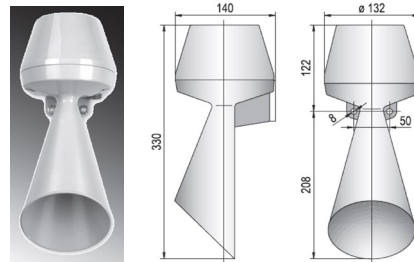

## SIGNAL HORN

แตรไฟฟ้า

### FEATURES

- loud, well designed and robust electro-mechanical signal horn
- housing options : impact resistant synthetic housing
- screw holes steel fortified
- large offering of standard and special voltages

### TECHNICAL DATA

TYPE	Housing, Colour	Terminal	Cable entry	Cable conduit	Mounting	Duty cycle factor	Protection class	Radio noise suppression	Temperature range	Sound pressure	Weight
HPT	ABS, grey	up to 2,5 mm <sup>2</sup>	7 - 10 mm.	surface or buried	sound outlet downwards	100 %	IP 55	acc. to CENELEC EN 55014	-20 °C to +50 °C	~ 108 dB	800 g.
PRICE / ราคา						5,800.-					