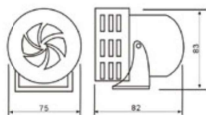

SIGNAL HORN

แตรไฟฟ้า

FEATURES

- loud, well designed and robust electro-mechanical signal horn
- housing options : impact resistant synthetic housing
- screw holes steel fortified
- large offering of standard and special voltages

TECHNICAL DATA

TYPE	Housing, Colour	Terminal	Cable entry	Cable conduit	Mounting	Duty cycle factor	Protection class	Radio noise suppression	Temperature range	Sound pressure	Weight
HPT	ABS, grey	up to 2,5 mm²	7 - 10 mm.	surface or buried	sound outlet downwards	100 %	IP 55	acc. to CENELEC EN 55014	-20 °C to +50 °C	~ 108 dB	800 g.
PRICE / ราคา						5,800.-					

FIRE ALARM SYSTEM

กระดิ่ง

APPLICATIONS

- Burglar Alarms
- Fire Alarms

ITEM NO.	RATING	GONG SIZE	MOUNTING STYLE	DECIBEL ความดัง	PRICE (ราคา)
CB - 4B	12V, 24V, 1 220V AC	4" (100 mm.)	SURFACE MOUNTING	85 dB	240.-
CB - 6B	12V, 24V DC 110V, 220V AC	6" (150 mm.)		95 dB	480.-
CB - 8B	12V, 24V DC 110V, 220V AC	8" (200 mm.)		97 dB	630.-

MINI MOTOR SIREN

ไซเรน

MS-190

ITEM NO.	RATING	DECIBEL ความดัง	PRICE (ราคา)	
MS - 190	12V,24V,110V,220V	DC, AC	114 dB	490.-
MS - 290B	12V,24V,110V,220V	DC, AC	116 dB	800.-
MS - 390	12V,24V,110V,220V	DC, AC	125 dB	1,850.-

- Perfect for use on boats, police, ambulance and other emergency vehicles.
- Can also be used as a burglar system in automobiles and buildings.

* ราคาข้างต้นอาจเปลี่ยนแปลงได้โดยไม่ต้องแจ้งให้ทราบล่วงหน้า
Prices are subjected to change without prior notice