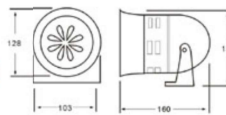

SIGNAL HORN

แตรไฟฟ้า

FEATURES

- loud, well designed and robust electro-mechanical signal horn
- housing options : impact resistant synthetic housing
- screw holes steel fortified
- large offering of standard and special voltages

TECHNICAL DATA

TYPE	Housing, Colour	Terminal	Cable entry	Cable conduit	Mounting	Duty cycle factor	Protection class	Radio noise suppression	Temperature range	Sound pressure	Weight
HPT	ABS, grey	up to 2,5 mm²	7 - 10 mm.	surface or buried	sound outlet downwards	100 %	IP 55	acc. to CENELEC EN 55014	-20 °C to +50 °C	~ 108 dB	800 g.
PRICE / ราคา						5,800.-					

FIRE ALARM SYSTEM

กระดิ่ง

APPLICATIONS

- Burglar Alarms
- Fire Alarms

ITEM NO.	RATING	GONG SIZE	MOUNTING STYLE	DECIBEL ความดัง	PRICE (ราคา)
CB - 4B	12V, 24V, 1 220V AC	4" (100 mm.)	SURFACE MOUNTING	85 dB	240.-
CB - 6B	12V, 24V DC 110V, 220V AC	6" (150 mm.)		95 dB	480.-
CB - 8B	12V, 24V DC 110V, 220V AC	8" (200 mm.)		97 dB	630.-

MINI MOTOR SIREN

ไซเรน

MS-290B

ITEM NO.	RATING	DECIBEL ความดัง	PRICE (ราคา)	
MS - 190	12V,24V,110V,220V	DC, AC	114 dB	490.-
MS - 290B	12V,24V,110V,220V	DC, AC	116 dB	800.-
MS - 390	12V,24V,110V,220V	DC, AC	125 dB	1,850.-

- Perfect for use on boats, police, ambulance and other emergency vehicles.
- Can also be used as a burglar system in automobiles and buildings.

* ราคาข้างต้นอาจเปลี่ยนแปลงได้โดยไม่ต้องแจ้งให้ทราบล่วงหน้า
Prices are subjected to change without prior notice