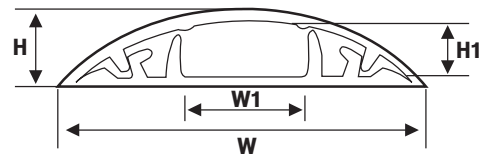

TEND

BANDEX WIRING DUCT

ว้ายิ่งดัก

BANDEX

TAKAMURA

ROUND TYPE WIRING DUCT

TEEFLEX

Item no.	Packing	W	W1	H	H1	Length	Price
RD-20	300	20	8	6	4	1 M	145.-
RD-30	150	30	11	8	6		185.-
RD-40	100	40	16	9.5	7		230.-
RD-50	65	50	20	11	8		275.-
RD-60	50	60	30	13	9		325.-
RD-70	50	70	40	15	10		365.-

KENION

NISSEI

ROSI

APEKS

COLOR : GRAY (สีเทา)

- Material : High impact, rigid, self-extinguish P.V.C.
- Service temperature : 85°C
- Colour : Gray (Milk, White, Brown, Dark Brown available)
- Backed with high quality double sided tape for permeant stick. Good for floor wiring to facilitate trolley pass and to avoid trip.

LKEW

TAC

MARLOW

SOFT WIRING DUCT

ว้ายิ่งดัก แบบดัดได้

HARU

WIND SPEED

COMMAX

ADVANTE

UNIVERSAL ADAPTER

ALION

RoHS

- Material:PVC
- Soft pvc products, packed in roll for easy storage.
- Cut to required length for temporary wiring or permanent application.
- Supplied with double sided tape.

Color : Gray (สีเทา), Brown (สีน้ำตาล), Milk (สีครีม), Black (ดำ)

CONTROL MAX

Item no.	Packing	Dimention				Length	Price
		W	W1	H	H1		
SRD-25	200	25.4	7.4	5.8	3.8	1 M	240.-
SRD-50	50	50.8	14.8	11.6	7.8		325.-
SRD-65	40	66.0	19.0	15.3	10.9		370.-
SRD-75	35	76.2	22.0	17.4	11.6		460.-
SRD-100	20	101.6	29.4	23.2	15.4		550.-

JKN

SYLVIA

WANG

MACCON

*ขอสงวนสิทธิ์ในการเปลี่ยนแปลงราคา