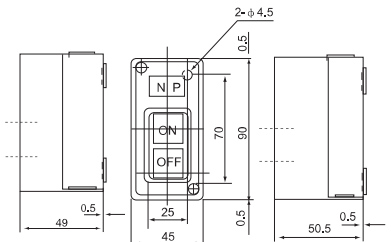

FEATURE

- Metal series shell
- Plastic series shell