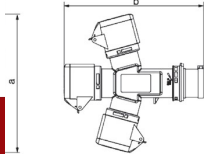

current: 16A  
voltage: 400V~3P+N+E  
IP44 splash proof

MODEL		HTN1015
earth contact position		6h
rated current (A)		16
pole		5
dimension (mm)	a	242
	b	248
	c	65.8
Price		1,375.-

### MULTIPLE OUTLET SOCKETS IP 67

ปลั๊กกระจายไฟฟ้า 1 ออก 3 กันน้ำ

current: 16A | 32A  
voltage: 230V~2P+E  
IP67 watertight

MODEL		HTN10131	HTN10231
earth contact position		6h	
rated current (A)		16	32
pole		3	
dimension (mm)	a	221.5	274
	b	220	272
	c	71	93.5
Price		990.-	1,430.-

current: 16A | 32A  
voltage: 400V~3P+E  
IP67 watertight

MODEL		HTN10141	HTN10241
earth contact position		6h	
rated current (A)		16	32
pole		4	
dimension (mm)	a	238	274
	b	238	272
	c	79	93.5
Price		1,320.-	1,650.-

current: 16A  
voltage: 400V~3P+N+E  
IP67 watertight

MODEL		HTN10151
earth contact position		6h
rated current (A)		16
pole		5
dimension (mm)	a	248.5
	b	250.5
	c	86.5
Price		1,650.-

current: 16A  
voltage: 230V~2P+E  
IP67 watertight