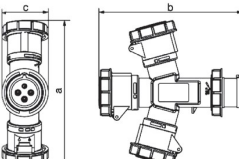

current: 16A | 32A  
voltage: 400V~3P+E  
IP67 watertight

MODEL		HTN10141	HTN10241
earth contact position		6h	
rated current (A)		16	32
pole		4	
dimension (mm)	a	238	274
	b	238	272
	c	79	93.5
Price		1,320.-	1,650.-

current: 16A  
voltage: 400V~3P+N+E  
IP67 watertight

MODEL		HTN10151
earth contact position		6h
rated current (A)		16
pole		5
dimension (mm)	a	248.5
	b	250.5
	c	86.5
Price		1,650.-

current: 16A  
voltage: 230V~2P+E  
IP67 watertight