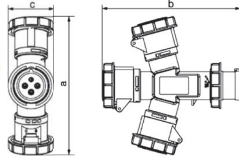

current: 16A  
voltage: 400V~3P+N+E  
IP44 splash proof

MODEL		HTN1015
earth contact position		6h
rated current (A)		16
pole		5
dimension (mm)	a	242
	b	248
	c	65.8
Price		1,375.-

### MULTIPLE OUTLET SOCKETS IP 67

ปลั๊กกระจายไฟฟ้า 1 ออก 3 กันน้ำ

current: 16A | 32A  
voltage: 230V~2P+E  
IP67 watertight

MODEL		HTN10131	HTN10231
earth contact position		6h	
rated current (A)		16	32
pole		3	
dimension (mm)	a	221.5	274
	b	220	272
	c	71	93.5
Price		990.-	1,430.-

current: 16A | 32A  
voltage: 400V~3P+E  
IP67 watertight

MODEL		HTN10141	HTN10241
earth contact position		6h	
rated current (A)		16	32
pole		4	
dimension (mm)	a	238	274
	b	238	272
	c	79	93.5
Price		1,320.-	1,650.-

current: 16A  
voltage: 400V~3P+N+E  
IP67 watertight

MODEL		HTN10151
earth contact position		6h
rated current (A)		16
pole		5
dimension (mm)	a	248.5
	b	250.5
	c	86.5
Price		1,650.-

current: 16A  
voltage: 230V~2P+E  
IP67 watertight