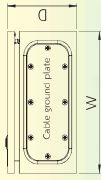

120°

Formed Polyurethane gasket provides good sealing with a high IP protection

Dimension: mm.

Over All View

Front View

Inside View

Side View

Bottom View

Specification:

Material:	Stainless Steel Sheet No. 304	
Enclosure Size Thickness	Enclosure body and Mounting Plate	Door Panel Thickness
	CB-01 to CB-14	1 mm.
	CB-15 to CB-20	1.5 mm.
Finished Surface:	Brushed	
Supply Includes:	Mounting Plate and Cable Gland Plate	
Technical Data:	<ul style="list-style-type: none"> ▶ The front lip of the enclosure is folded to provide rigidity and forms a gutter to keep liquids from the gasket ▶ 4 wall mounting holes on the back panel of the enclosure are provided with plastic plugs ▶ Multi-folded prevents the ingress of dust and spraying of water when the door panel opened ▶ Doors are provided with Zinc Alloy Housing Lock inserted with zinc alloy ▶ Door open up to 120° ▶ Removable bottom gland plate for cable in or out ▶ Locking system with TAMCO 69-KEY-11 	
Protection Rating:	IP55	

รุ่น Model	ความกว้าง Width (W)	ความสูง Height (H)	ความลึก Depth (D)	ความหนาเหล็ก Thickness (TH)	น้ำหนักสุญรวม Gross Weight (Kg.)	ราคาต่อหน่วย Unit Price (Bath)
CB-STL-01	280	350	150	1	5.32	7,500.00
CB-STL-02	300	450	150	1	6.87	8,600.00
CB-STL-03	350	450	150	1	7.72	9,800.00
CB-STL-04	300	450	200	1	7.55	10,500.00
CB-STL-05	350	450	200	1	8.39	11,600.00
CB-STL-06	350	500	200	1	9.16	12,500.00
CB-STL-07	400	500	200	1	10.13	13,600.00
CB-STL-08	450	600	200	1	12.86	14,700.00
CB-STL-09	450	600	250	1	13.77	15,800.00
CB-STL-10	500	600	200	1	13.98	16,700.00
CB-STL-11	500	600	250	1	14.90	17,500.00
CB-STL-12	550	700	250	1	18.42	18,600.00
CB-STL-13	630	750	250	1	21.62	19,600.00
CB-STL-14	630	900	250	1	25.26	20,700.00
CB-STL-15	600	1100	250	1.5	36.96	24,500.00
CB-STL-16	700	1100	250	1.5	41.86	on request
CB-STL-17	800	1200	250	1.5	53.22	on request
CB-STL-18	900	1200	250	1.5	58.65	on request
CB-STL-19	800	1200	300	1.5	55.80	on request
CB-STL-20	900	1200	300	1.5	61.02	on request